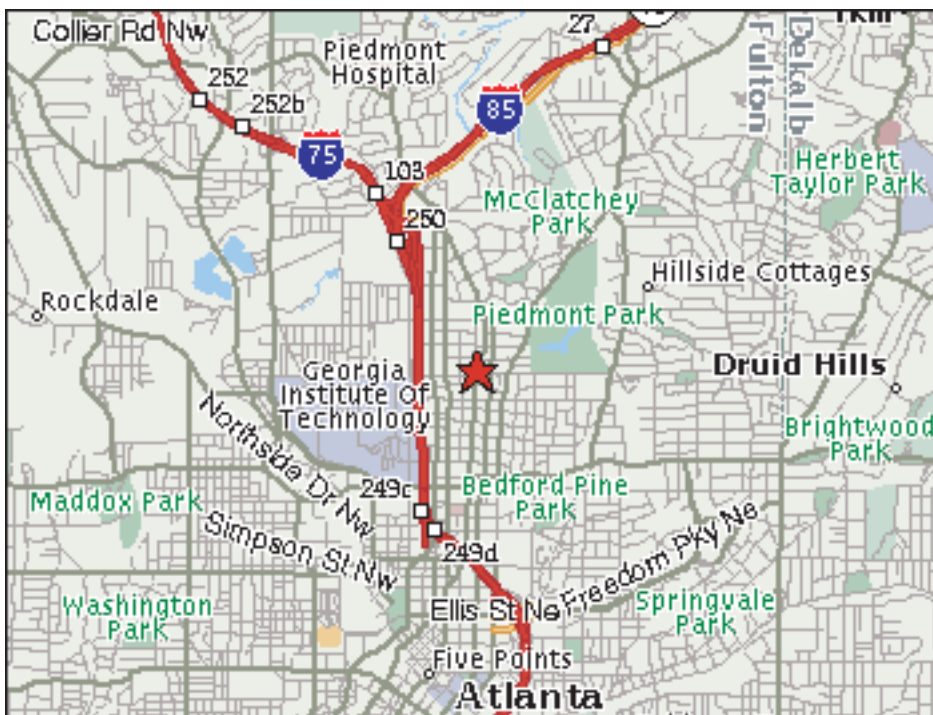

THE PEACHTREE CLUB

Directions

Traveling South

Take Interstate 85 South to Exit 84 (10th/14th Street and Techwood)
Take Interstate 75 South to Exit 250 (10th/14th Street and Techwood)
Go straight on Techwood until you reach 10th Street East (2nd Light). Turn left onto 10th Street and go three blocks to Peachtree Street, turn right. Turn left at Peachtree Place (a service road just South of the building) and another left into the covered parking garage. Visitor parking is on level 3 (the level you enter on). Walk across the covered breezeway to the building. The Peachtree Club is located on the 28th floor.

Traveling North

Take Interstate 75/85 to Exit 250 (10th/14th Street and Techwood)
Turn right onto 10th Street, then go three blocks to Peachtree Street, turn right. Turn left at Peachtree Place (a service road just South of the building) and another left into the covered parking garage. Visitor parking is on level 3 (the level you enter on). Walk across the covered breezeway to the building. The Peachtree Club is located on the 28th floor.

Parking is complimentary.

Address:

999 Peachtree Street NE
28th Floor
Atlanta, Georgia 30309

Phone:

404- 817-0999